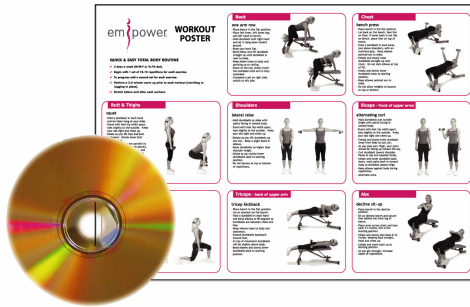

em20 features & benefits

FREE 20 minute
total body workout
DVD & wall poster
with em20 purchase

Plus... BONUS WORKOUTS
empower ABS
empower YOGA
when you purchase on-line!

space saving design
the em20 folds up
easily for storage

32lbs of dumbbells
included with the
em20 are fun, colorful
& easy to use

built-in organizer hooks
hold your empower
dumbbells between
workouts

**patented contoured
backrest cushion** allows
full range of motion for
increased effectiveness

extra thick cushions
for added comfort while
you exercise

"easy adjust" bench
quickly switch from decline,
flat, incline or upright to
maximize your workout