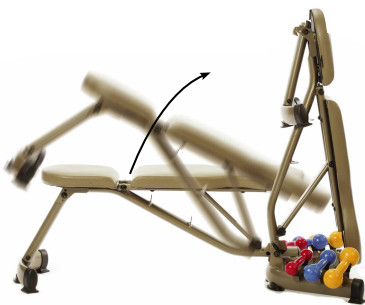

em20 features & benefits

FREE 20 minute
total body workout
DVD & wall poster
with em20 purchase

Plus... BONUS WORKOUTS
empower ABS
empower YOGA
when you purchase on-line!

space saving design
the em20 folds up
easily for storage

32lbs of dumbbells
included with the
em20 are fun, colorful
& easy to use

built-in organizer hooks
hold your empower
dumbbells between
workouts

**patented contoured
backrest cushion** allows
full range of motion for
increased effectiveness

extra thick cushions
for added comfort while
you exercise

"easy adjust" bench
quickly switch from decline,
flat, incline or upright to
maximize your workout