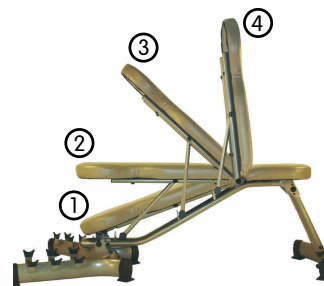

32lbs of dumbbells
included with the
em20 are fun, colorful
& easy to use

built-in organizer hooks
hold your empower
dumbbells between
workouts

**patented contoured
backrest cushion** allows
full range of motion for
increased effectiveness

extra thick cushions
for added comfort while
you exercise

"easy adjust" bench
quickly switch from decline,
flat, incline or upright to
maximize your workout